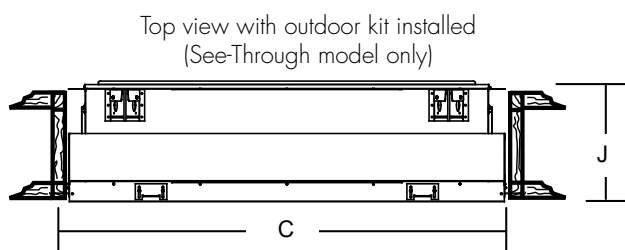

Diamond Fireglass

Sapphire Fireglass

Onyx Fireglass

Bronze Fireglass

SPECIFICATIONS

SPECIFICATIONS		Artisan 42 AVFL42	Artisan 48 AVFL48	Artisan 60 AVFL60	Artisan 48 See-Through AVFLST48
FRONT WIDTH	ACTUAL (A)	46-1/8"	52-1/8"	64-1/8"	52-1/8"
	FRAMING (B)	46-5/8"	52-5/8"	64-5/8"	52-5/8"
	OUTDOOR KIT (C)	N/A	N/A	N/A	48-1/2"
BACK WIDTH	ACTUAL (D)	46-1/8"	52-1/8"	64-1/8"	52-1/8"
	FRAMING (E)	46-5/8"	52-5/8"	64-5/8"	52-5/8"
HEIGHT	ACTUAL (F)	39-1/2"	39-1/2"	39-1/2"	39-1/2"
	FRAMING (G)	39-3/4"	39-3/4"	39-3/4"	39-3/4"
DEPTH	ACTUAL (H)	13-3/8"	13-3/8"	13-3/8"	13"
	FRAMING (I)	13-1/8"	13-1/8"	13-1/8"	13-1/8"
	OUTDOOR KIT (J)	N/A	N/A	N/A	14-7/8"
VIEWING AREA		42" x 17"	48" x 17"	60" x 17"	48" x 17"
BTU/HR INPUT		RB: 24,500(NG)/24,000(LP) BU: 34,000(NG)/33,000(LP)	39,000(NG)/38,000(LP)	40,000(NG)/39,000(LP)	39,000(NG)/38,000(LP)