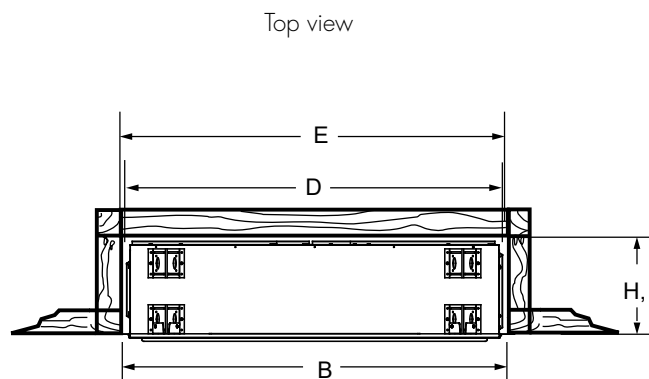

Diamond Fireglass

Sapphire Fireglass

Onyx Fireglass

Bronze Fireglass

SPECIFICATIONS

SPECIFICATIONS		Artisan 42 AVFL42	Artisan 48 AVFL48	Artisan 60 AVFL60	Artisan 48 See-Through AVFLST48
FRONT WIDTH	ACTUAL (A)	46-1/8"	52-1/8"	64-1/8"	52-1/8"
	FRAMING (B)	46-5/8"	52-5/8"	64-5/8"	52-5/8"
	OUTDOOR KIT (C)	N/A	N/A	N/A	48-1/2"
BACK WIDTH	ACTUAL (D)	46-1/8"	52-1/8"	64-1/8"	52-1/8"
	FRAMING (E)	46-5/8"	52-5/8"	64-5/8"	52-5/8"
HEIGHT	ACTUAL (F)	39-1/2"	39-1/2"	39-1/2"	39-1/2"
	FRAMING (G)	39-3/4"	39-3/4"	39-3/4"	39-3/4"
DEPTH	ACTUAL (H)	13-3/8"	13-3/8"	13-3/8"	13"
	FRAMING (I)	13-1/8"	13-1/8"	13-1/8"	13-1/8"
	OUTDOOR KIT (J)	N/A	N/A	N/A	14-7/8"
VIEWING AREA		42" x 17"	48" x 17"	60" x 17"	48" x 17"
BTU/HR INPUT		RB: 24,500(NG)/24,000(LP) BU: 34,000(NG)/33,000(LP)	39,000(NG)/38,000(LP)	40,000(NG)/39,000(LP)	39,000(NG)/38,000(LP)