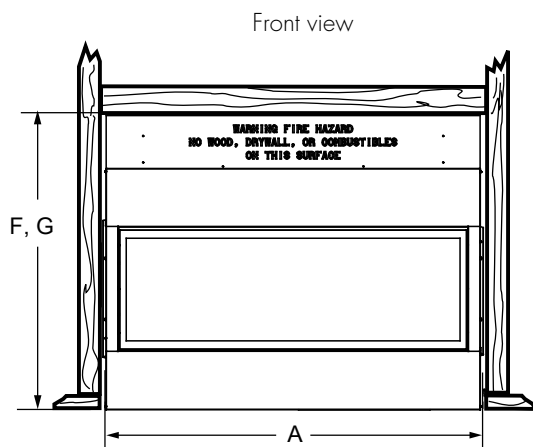

Diamond Fireglass

Sapphire Fireglass

Onyx Fireglass

Bronze Fireglass

SPECIFICATIONS

SPECIFICATIONS		Artisan 42 AVFL42	Artisan 48 AVFL48	Artisan 60 AVFL60	Artisan 48 See-Through AVFLST48
FRONT WIDTH	ACTUAL (A)	46-1/8"	52-1/8"	64-1/8"	52-1/8"
	FRAMING (B)	46-5/8"	52-5/8"	64-5/8"	52-5/8"
	OUTDOOR KIT (C)	N/A	N/A	N/A	48-1/2"
BACK WIDTH	ACTUAL (D)	46-1/8"	52-1/8"	64-1/8"	52-1/8"
	FRAMING (E)	46-5/8"	52-5/8"	64-5/8"	52-5/8"
HEIGHT	ACTUAL (F)	39-1/2"	39-1/2"	39-1/2"	39-1/2"
	FRAMING (G)	39-3/4"	39-3/4"	39-3/4"	39-3/4"
DEPTH	ACTUAL (H)	13-3/8"	13-3/8"	13-3/8"	13"
	FRAMING (I)	13-1/8"	13-1/8"	13-1/8"	13-1/8"
	OUTDOOR KIT (J)	N/A	N/A	N/A	14-7/8"
VIEWING AREA		42" x 17"	48" x 17"	60" x 17"	48" x 17"
BTU/HR INPUT		RB: 24,500(NG)/24,000(LP) BU: 34,000(NG)/33,000(LP)	39,000(NG)/38,000(LP)	40,000(NG)/39,000(LP)	39,000(NG)/38,000(LP)